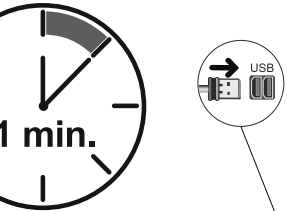

URAGE

00
186053

REAPER 320

- 1 6 buttons
- 2 Scroll wheel
- 3 DPI switch
- 4 Great grip

DOWNLOADS

Further information and drivers are available on:
Weitere Informationen und Treiber finden Sie hier:

www.hama.com/00186053

DPI SWITCH
up to 10000 dpi

10.000
DPI

SET UP BY SOFTWARE
(download under www.hama.com/00186053)