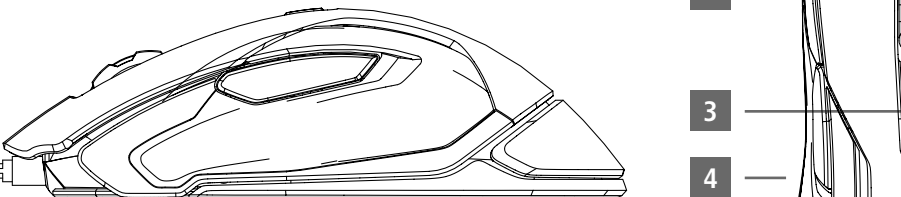

URAGE

00
186053

REAPER 320

- 1 6 buttons
- 2 Scroll wheel
- 3 DPI switch
- 4 Great grip

DOWNLOADS

Further information and drivers are available on:
Weitere Informationen und Treiber finden Sie hier:

www.hama.com/00186053

DPI SWITCH
up to 10000 dpi

10.000
DPI

SET UP BY SOFTWARE
(download under www.hama.com/00186053)